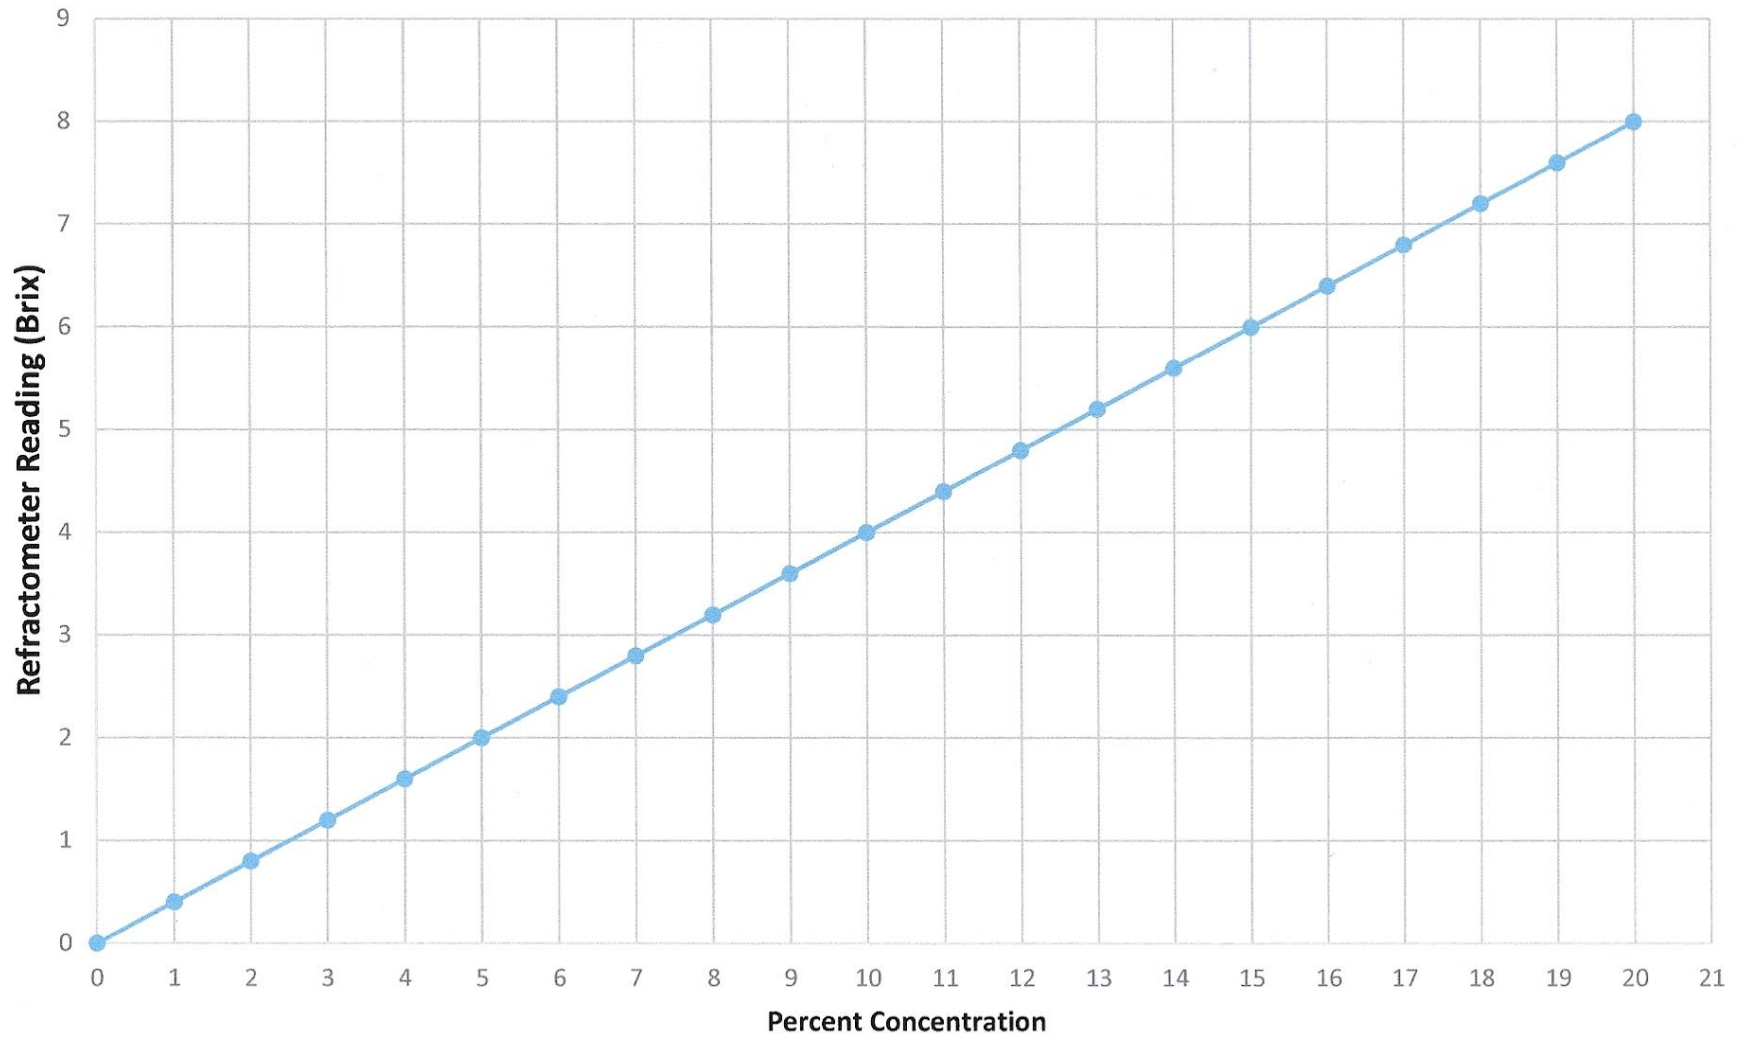

Refractometer Chart for DYNA GUARD BA

For reference only 9-14-15