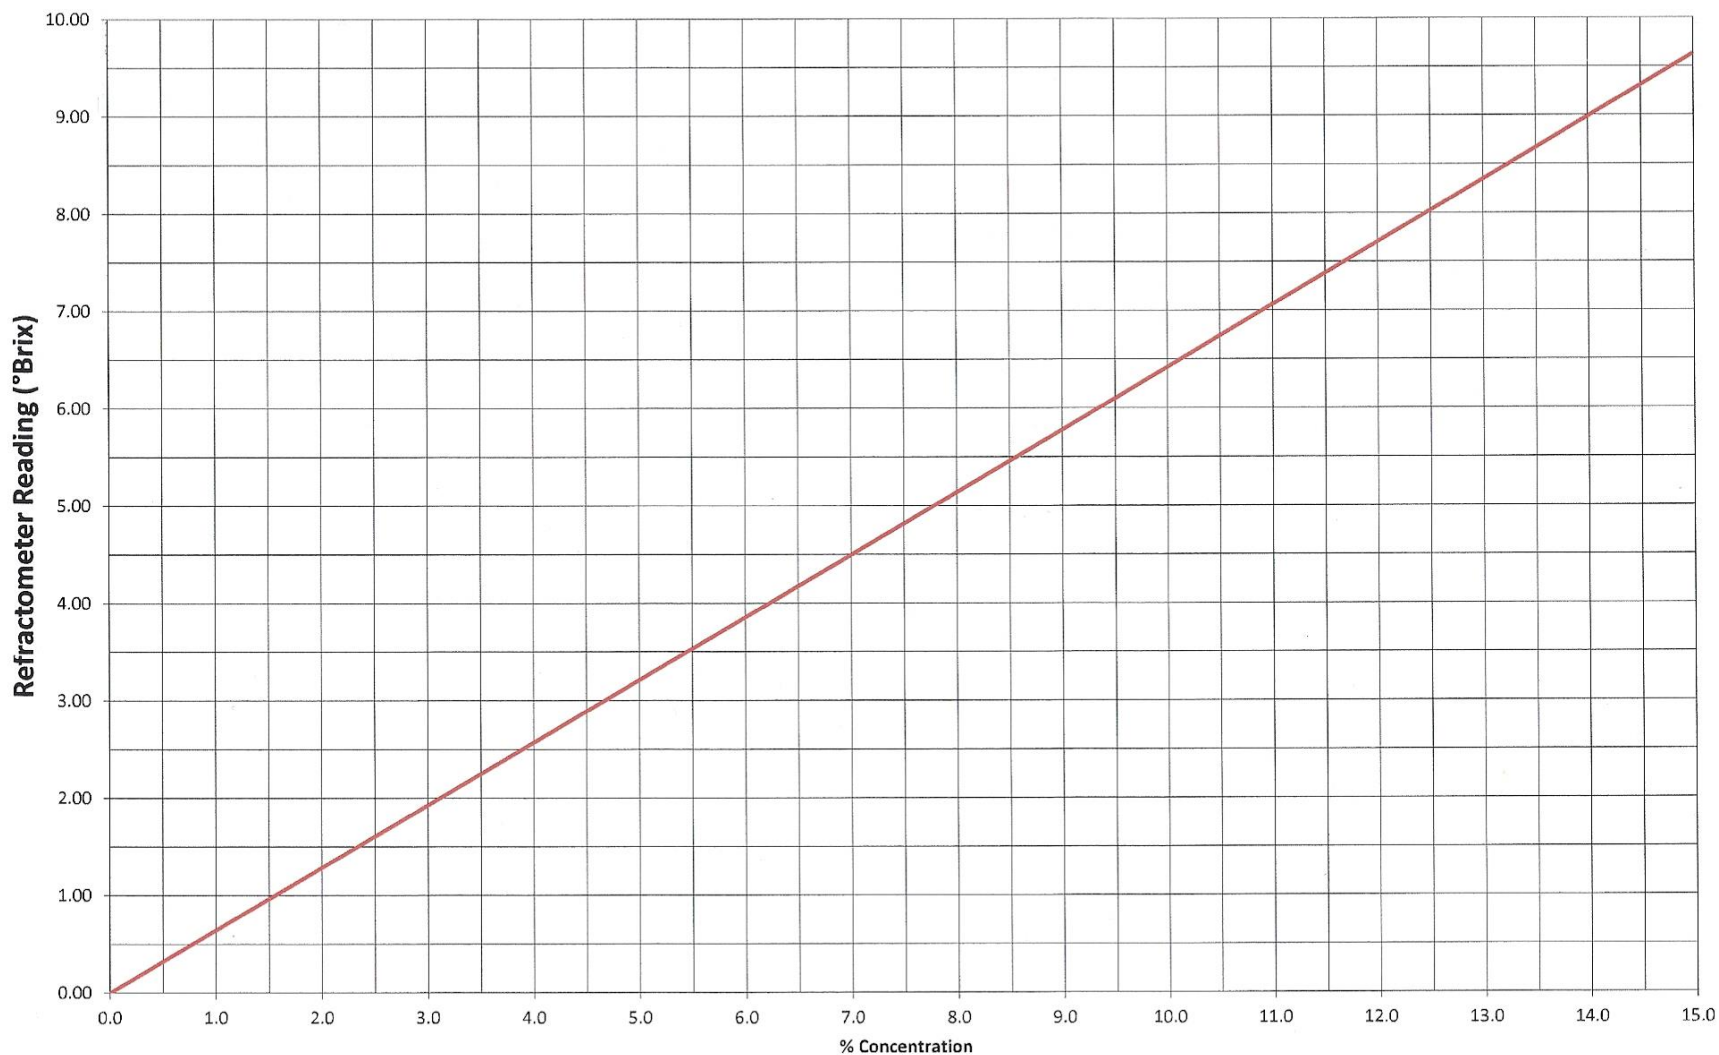

Refractometer Chart for DYNA COOL K-2002

For reference only 9-14-15