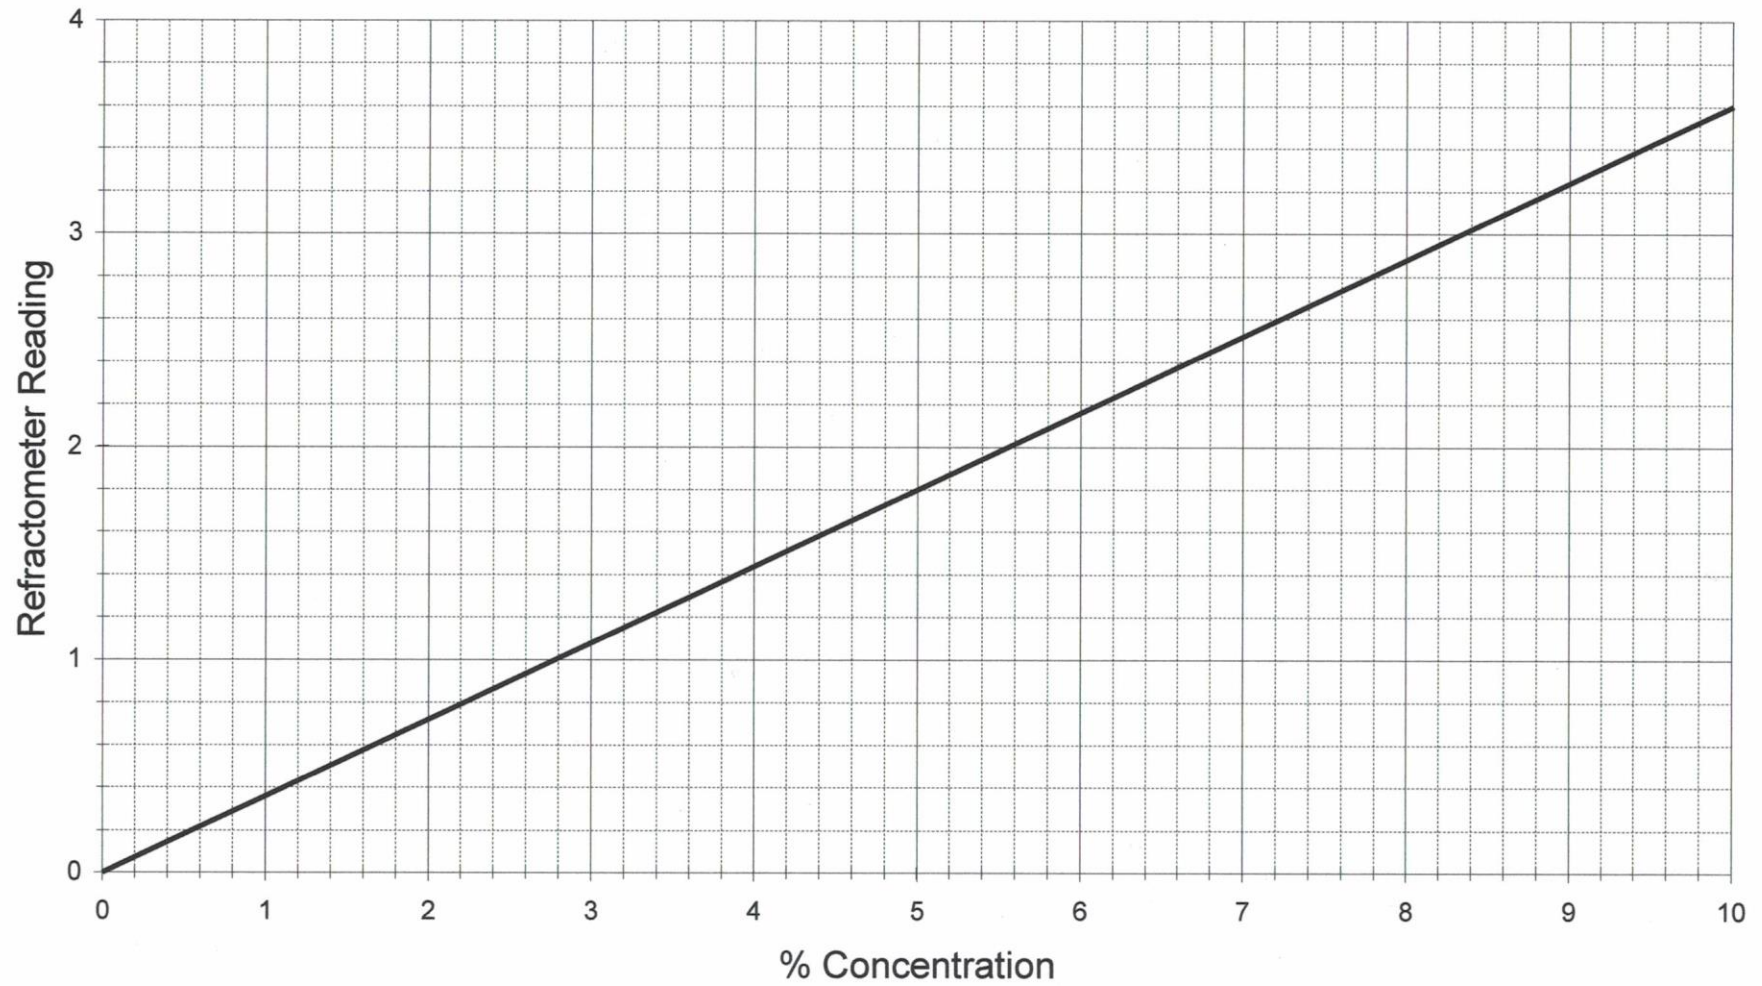

### Refractometer Chart for DYNA COOL K-51

For reference only 2-18-16